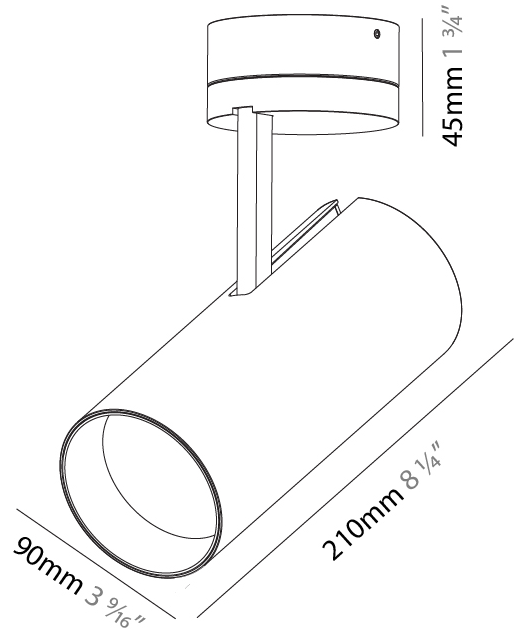

GENERAL

Series: Imagine
Subseries: Imagine 90
Brand: Prolicht
Division: Architectural
Mounting Type: Surface
Mounting Location: Ceiling
Subcategory: Spots

PHYSICAL

Shape: Round
Diameter (mm): 90
Diameter (in): 3 9/16
Height (mm): 210
Height (in): 8 1/4
Max. Overall Height (mm): 255
Max. Overall Height (in): 10 1/16
Light Distribution: Adjustable / Direct
Weight (kg): 1.184
Weight (lbs): 2.60
Fixture Finish: SSR / BKV / CWI / CRY / HAB / LAG / UFT / ITA / RUA / RUR / MIC / FTG / MYG / TWT / LOD / PUS / FRO / FUP / KIA / POP / BLS / SPG / MEY / GOH / GUM / CHC / COM / ABZ / JAG / OBR / MOS / ROR
Fixture Material: Aluminum Die Cast

ELECTRICAL

Lamp Type: LED (Zhaga Standard)
Input Wattage (W): 13.2 / 16.5
Total Output Wattage (W): 12 / 15
Dimming: Tri-Mode (Non-Dimming and Phase Dimming (120Vac only) and 0-10V Dimming)
Driver Included: Yes
Driver Location: Integrated
Driver Type: Constant Current - Universal
Driver Class: Class 2
Input Voltage (V): 120 - 277
Constant Current (MA): 350

LED

Number of LEDs: 1
Color Temperature (°K): 2700 / 3000 / 3500 / 4000
Max. Delivered Lumen (lm): 830 / 930 / 1009 / 1030
CRI: >90 CRI
Lamp Life (hrs): 50000

OPTICAL

Reflector°: 10
Adjustability: Rotational 350°; Tilt 90°

RATINGS AND CERTIFICATIONS

Certified By: Certified for North American Standards
IP rating: IP20